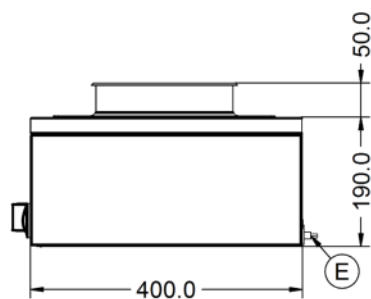

Lincat Limited

Whisby Road,
Lincoln, LN6 3QZ,
United Kingdom

Company No: 2175448

A member company of

Customer Care

Tel: +44 1522 875500
Email: care@lincat.co.uk

Export Customers

Tel: +44 1522 503250
Email: export@lincat.co.uk

Opening Hours

Monday – Friday:
8.30am – 5pm