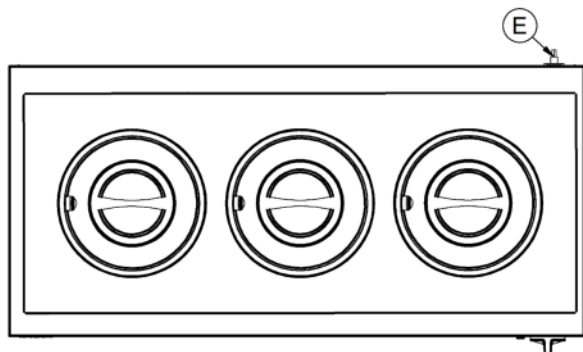

Lincat Limited

Whisby Road,
Lincoln, LN6 3QZ,
United Kingdom

Company No: 2175448

A member company of

Customer Care

Tel: +44 1522 875500
Email: care@lincat.co.uk

Export Customers

Tel: +44 1522 503250
Email: export@lincat.co.uk

Opening Hours

Monday – Friday:
8.30am – 5pm