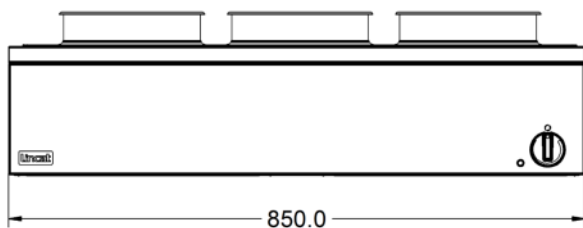

Lincat Limited

Whisby Road,
Lincoln, LN6 3QZ,
United Kingdom

Company No: 2175448

A member company of

Customer Care

Tel: +44 1522 875500
Email: care@lincat.co.uk

Export Customers

Tel: +44 1522 503250
Email: export@lincat.co.uk

Opening Hours

Monday – Friday:
8.30am – 5pm