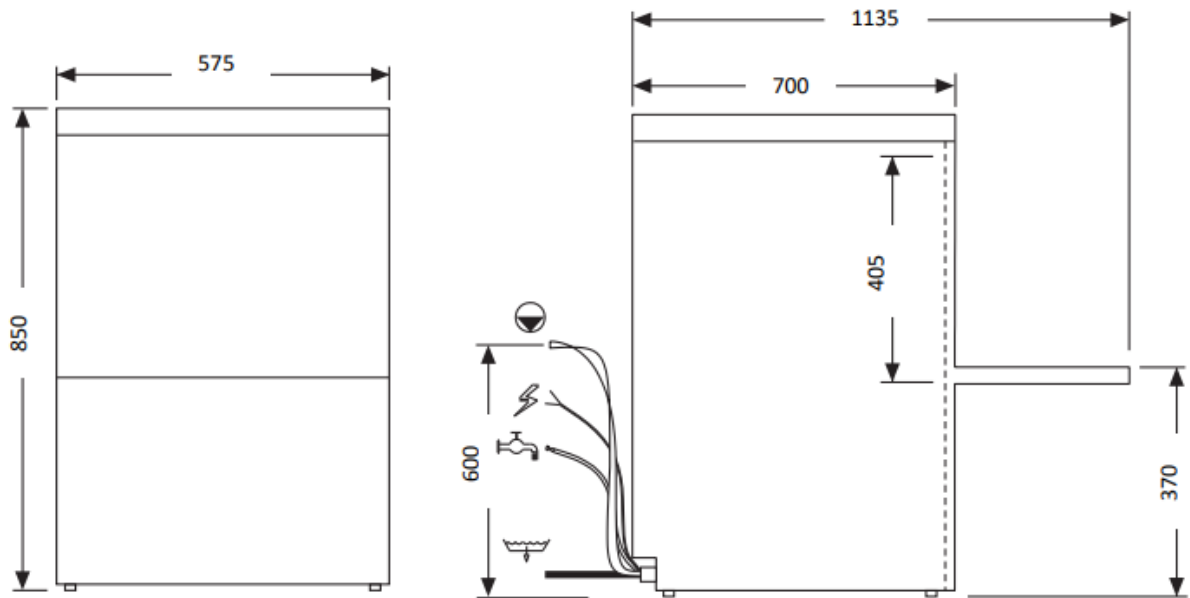

C61D 6.7kW 30Amp

Buttress Group Ltd.
Top Station Road, Brackley,
Northants NN13 7UG, UK

All services must be within 1 metre